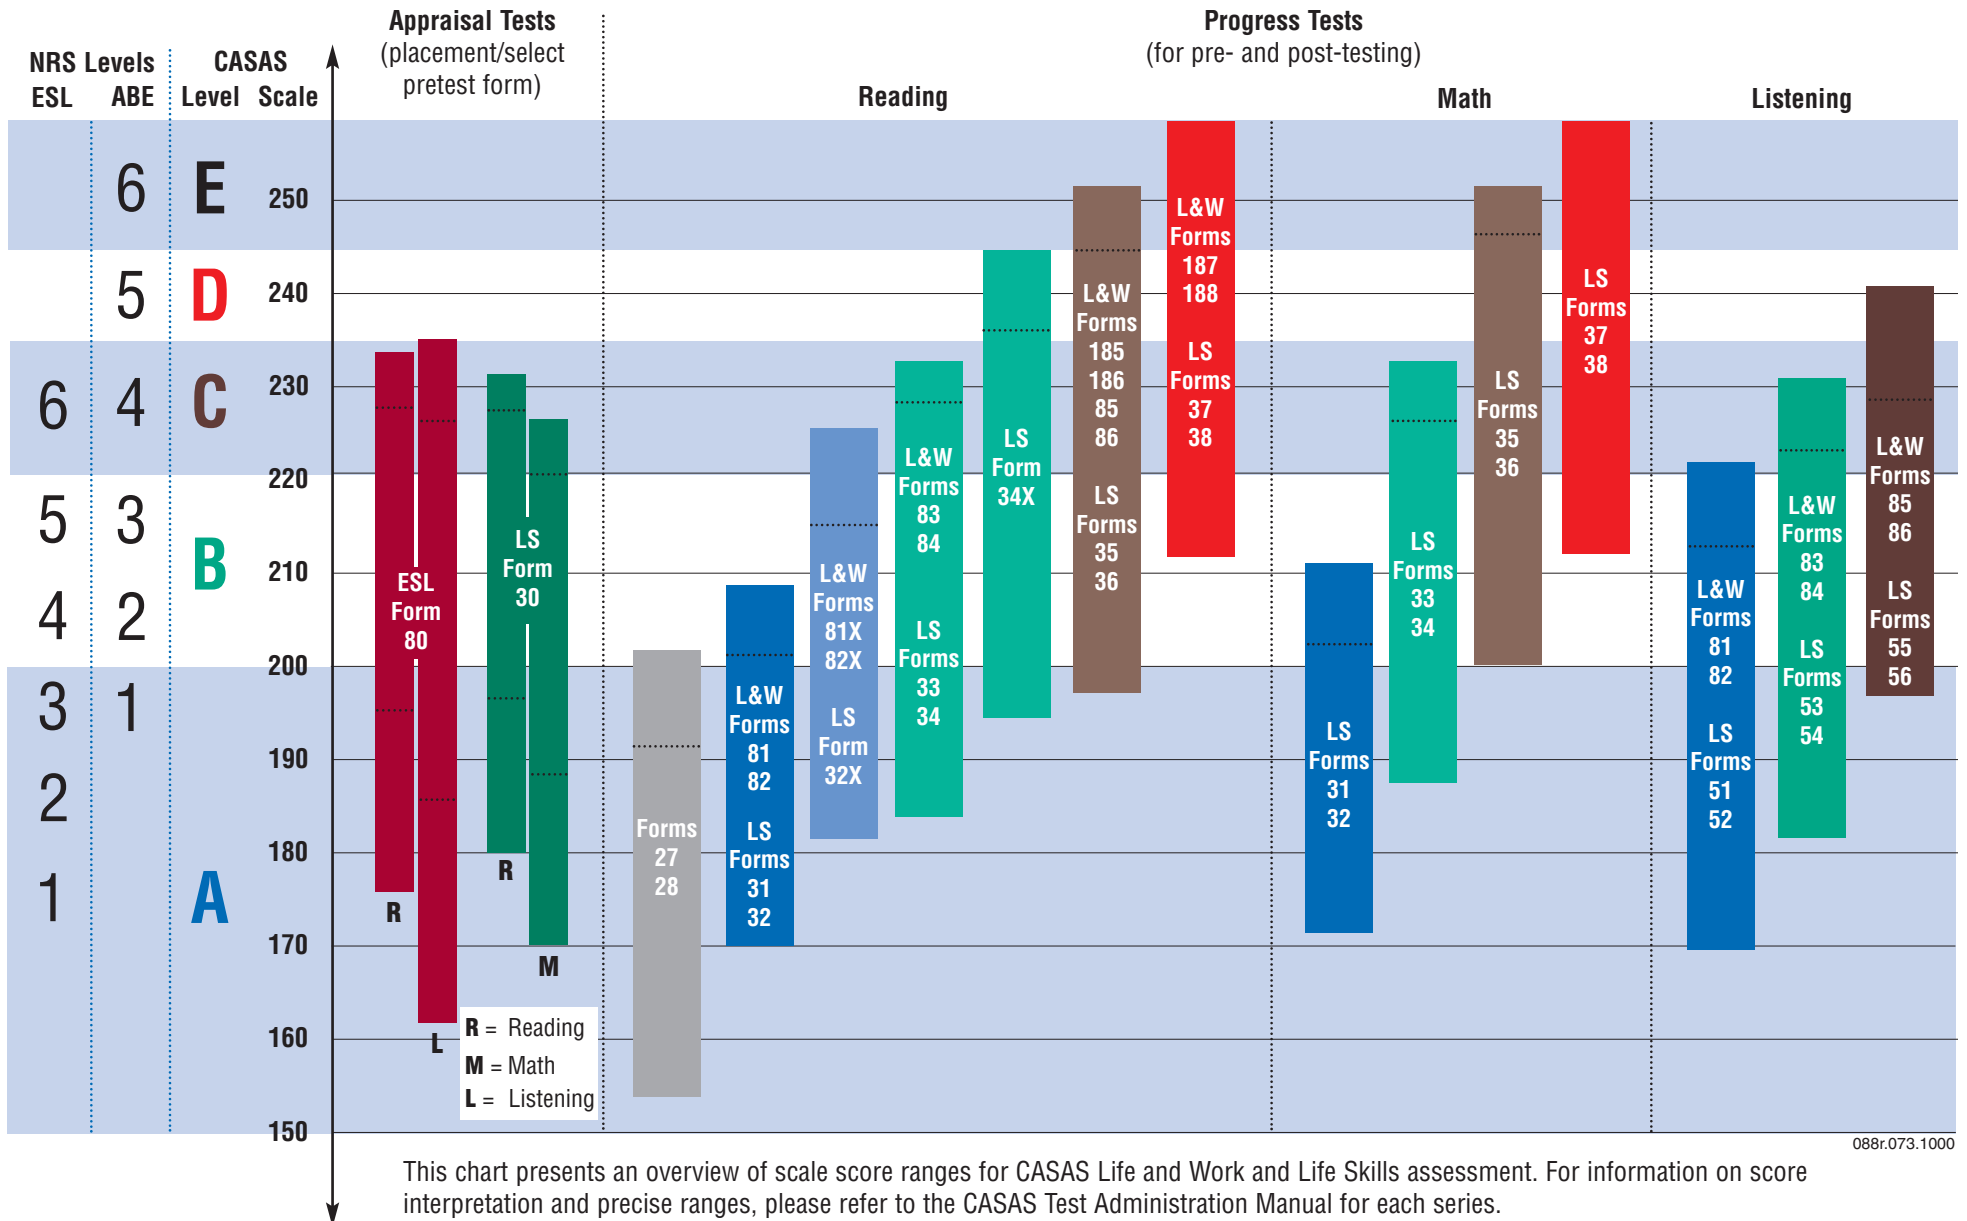

Life and Work (L&W) Series and Life Skills (LS) Series Scale Score Ranges

088r.073.1000