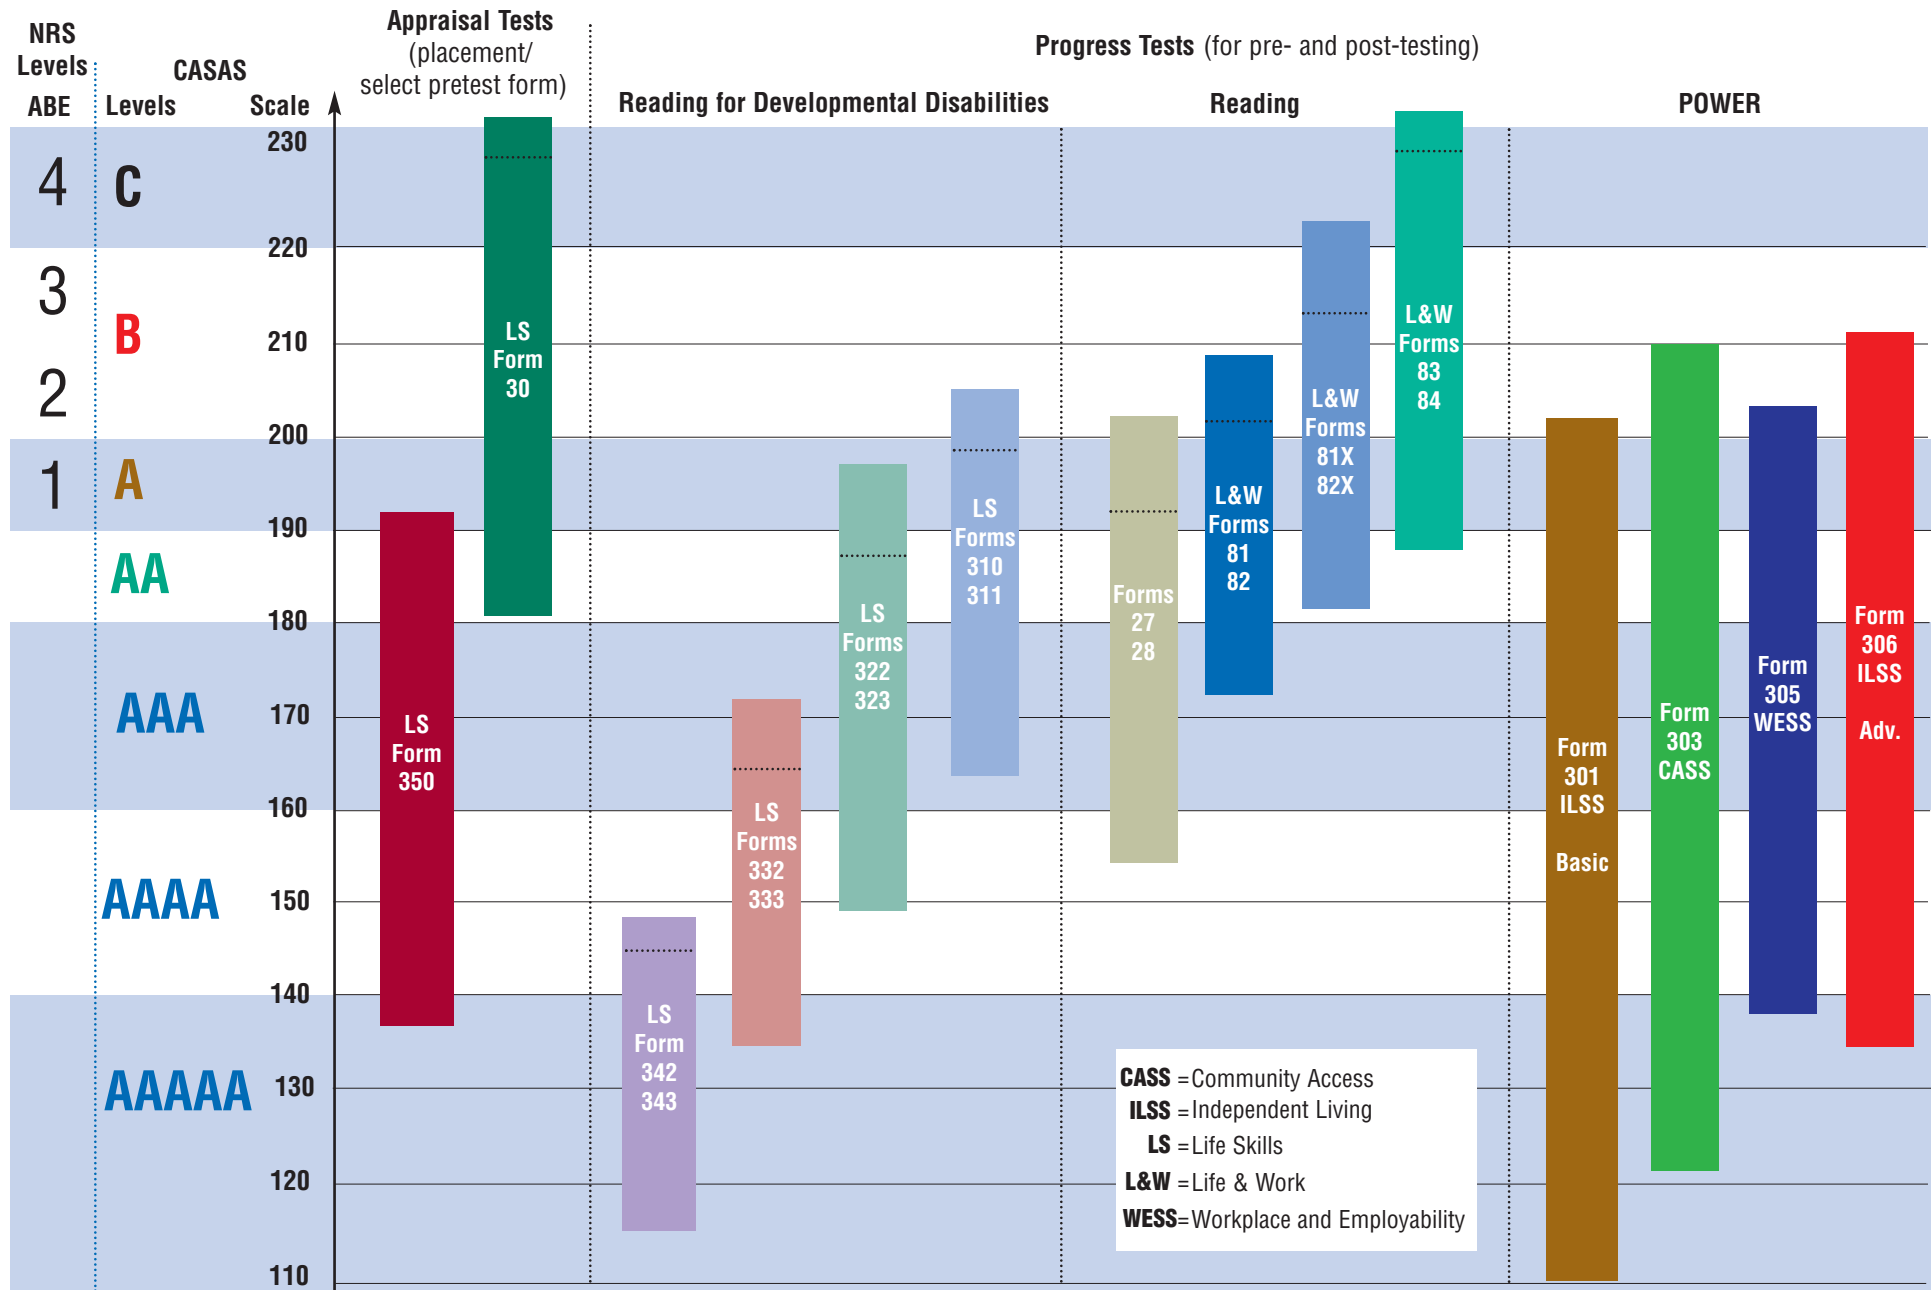

## Test Series for Adults with Developmental Disabilities Scale Score Ranges

This chart presents an overview of scale score ranges for CASAS assessment. For information on score interpretation and precise ranges, please refer to the CASAS Test Administration Manual for each series.